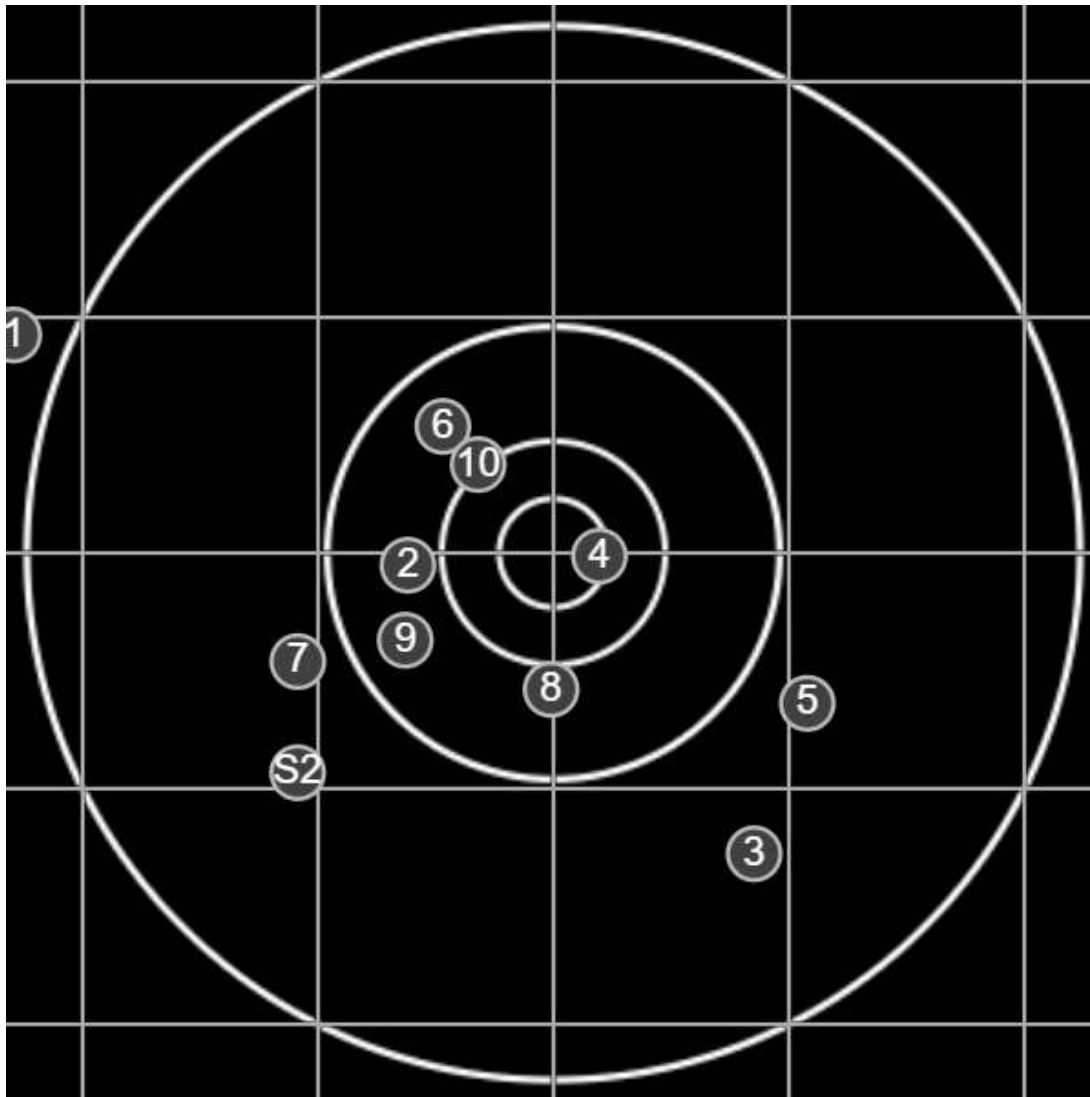

**SILVER  
MOUNTAIN  
TARGETS**  
Made in Canada

true  
6/13/2026  
2:51:14 PM

**BRC Club Shoot**  
Series 1  
500 yards

**BRC T6 [-62]**  
AU-500y

Group: 511.6 mm  
(449.1w x 293.4h)

(Iron)  
**Shooter**  
Angus Edwards[m33]

**45.2**

**FINAL**  
v: 1990, sd: 10.3

#	fps	score
10	1994	<b>V</b>
9	1989	<b>5</b>
8	1995	<b>5</b>
7	2005	<b>4</b>
6	2000	<b>5</b>
5	1982	<b>4</b>
4	1981	<b>SV</b>
3	1998	<b>4</b>
2	1969	<b>5</b>
1	1984	<b>3</b>
S2	1988	<b>(4)</b>
S1	1979	<b>(3)</b>

**SILVER  
MOUNTAIN  
TARGETS**  
Made in Canada

true  
6/13/2026  
3:59:09 PM

**BRC Club Shoot**  
Series 1  
500 yards

**BRC T4 [-60]**  
AU-500y

Group: 439.5 mm  
(431.6w x 344.4h)

(Iron)  
**Shooter**  
Angus Edwards[m33]