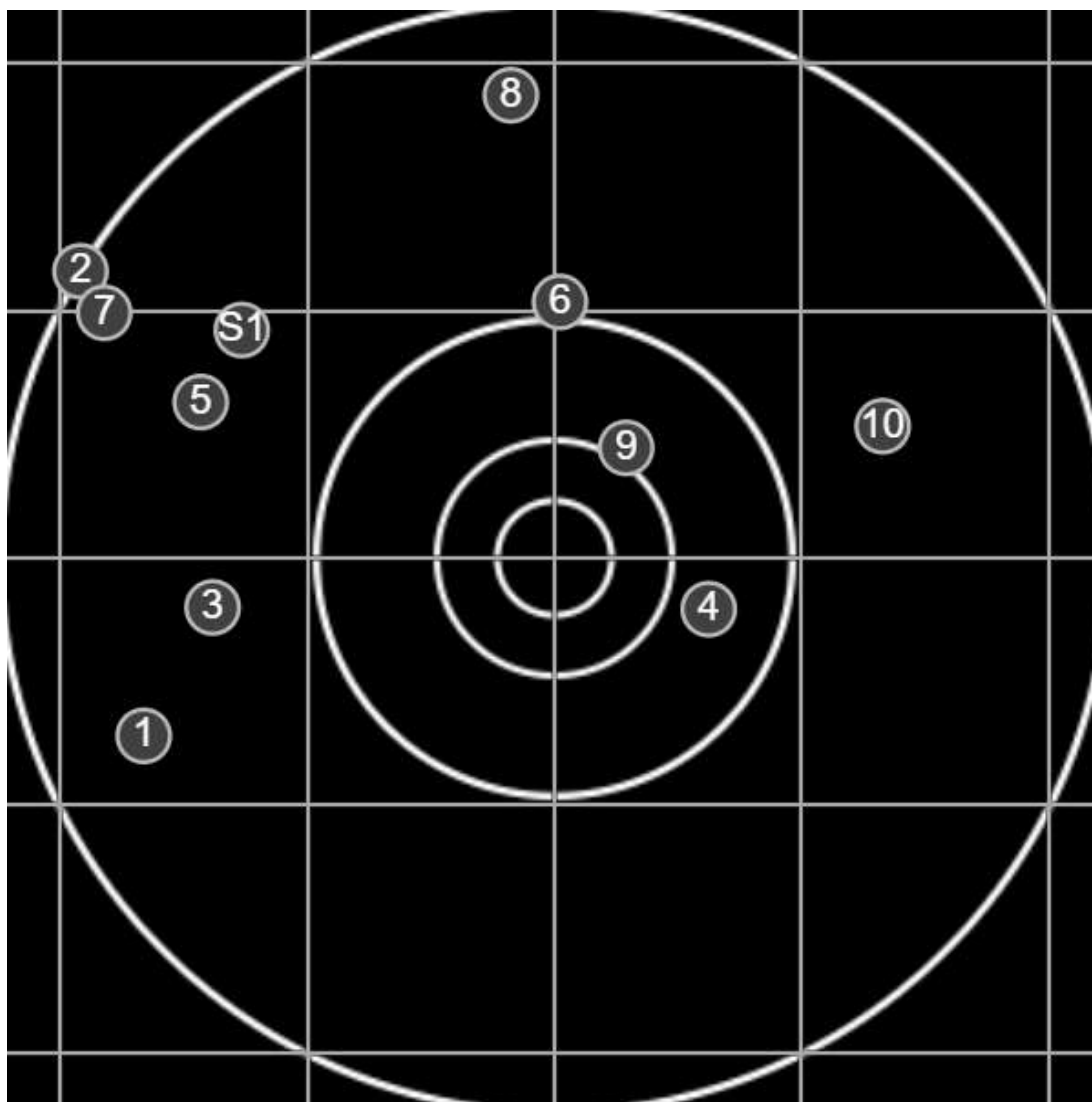

**SILVER
MOUNTAIN
TARGETS**
Made in Canada

true
6/13/2026
3:59:09 PM

BRC Club Shoot
Series 1
500 yards

BRC T4 [-60]
AU-500y

Group: 439.5 mm
(431.6w x 344.4h)

(Iron)
Shooter
Angus Edwards[m33]

42.0

FINAL
v: 2029, sd: 10.5

#	fps	score
10	2029	4
9	2019	5
8	2013	4
7	2031	4
6	2026	4
5	2026	4
4	2045	5
3	2032	4
2	2017	4
1	2047	4
S1	2011	(4)